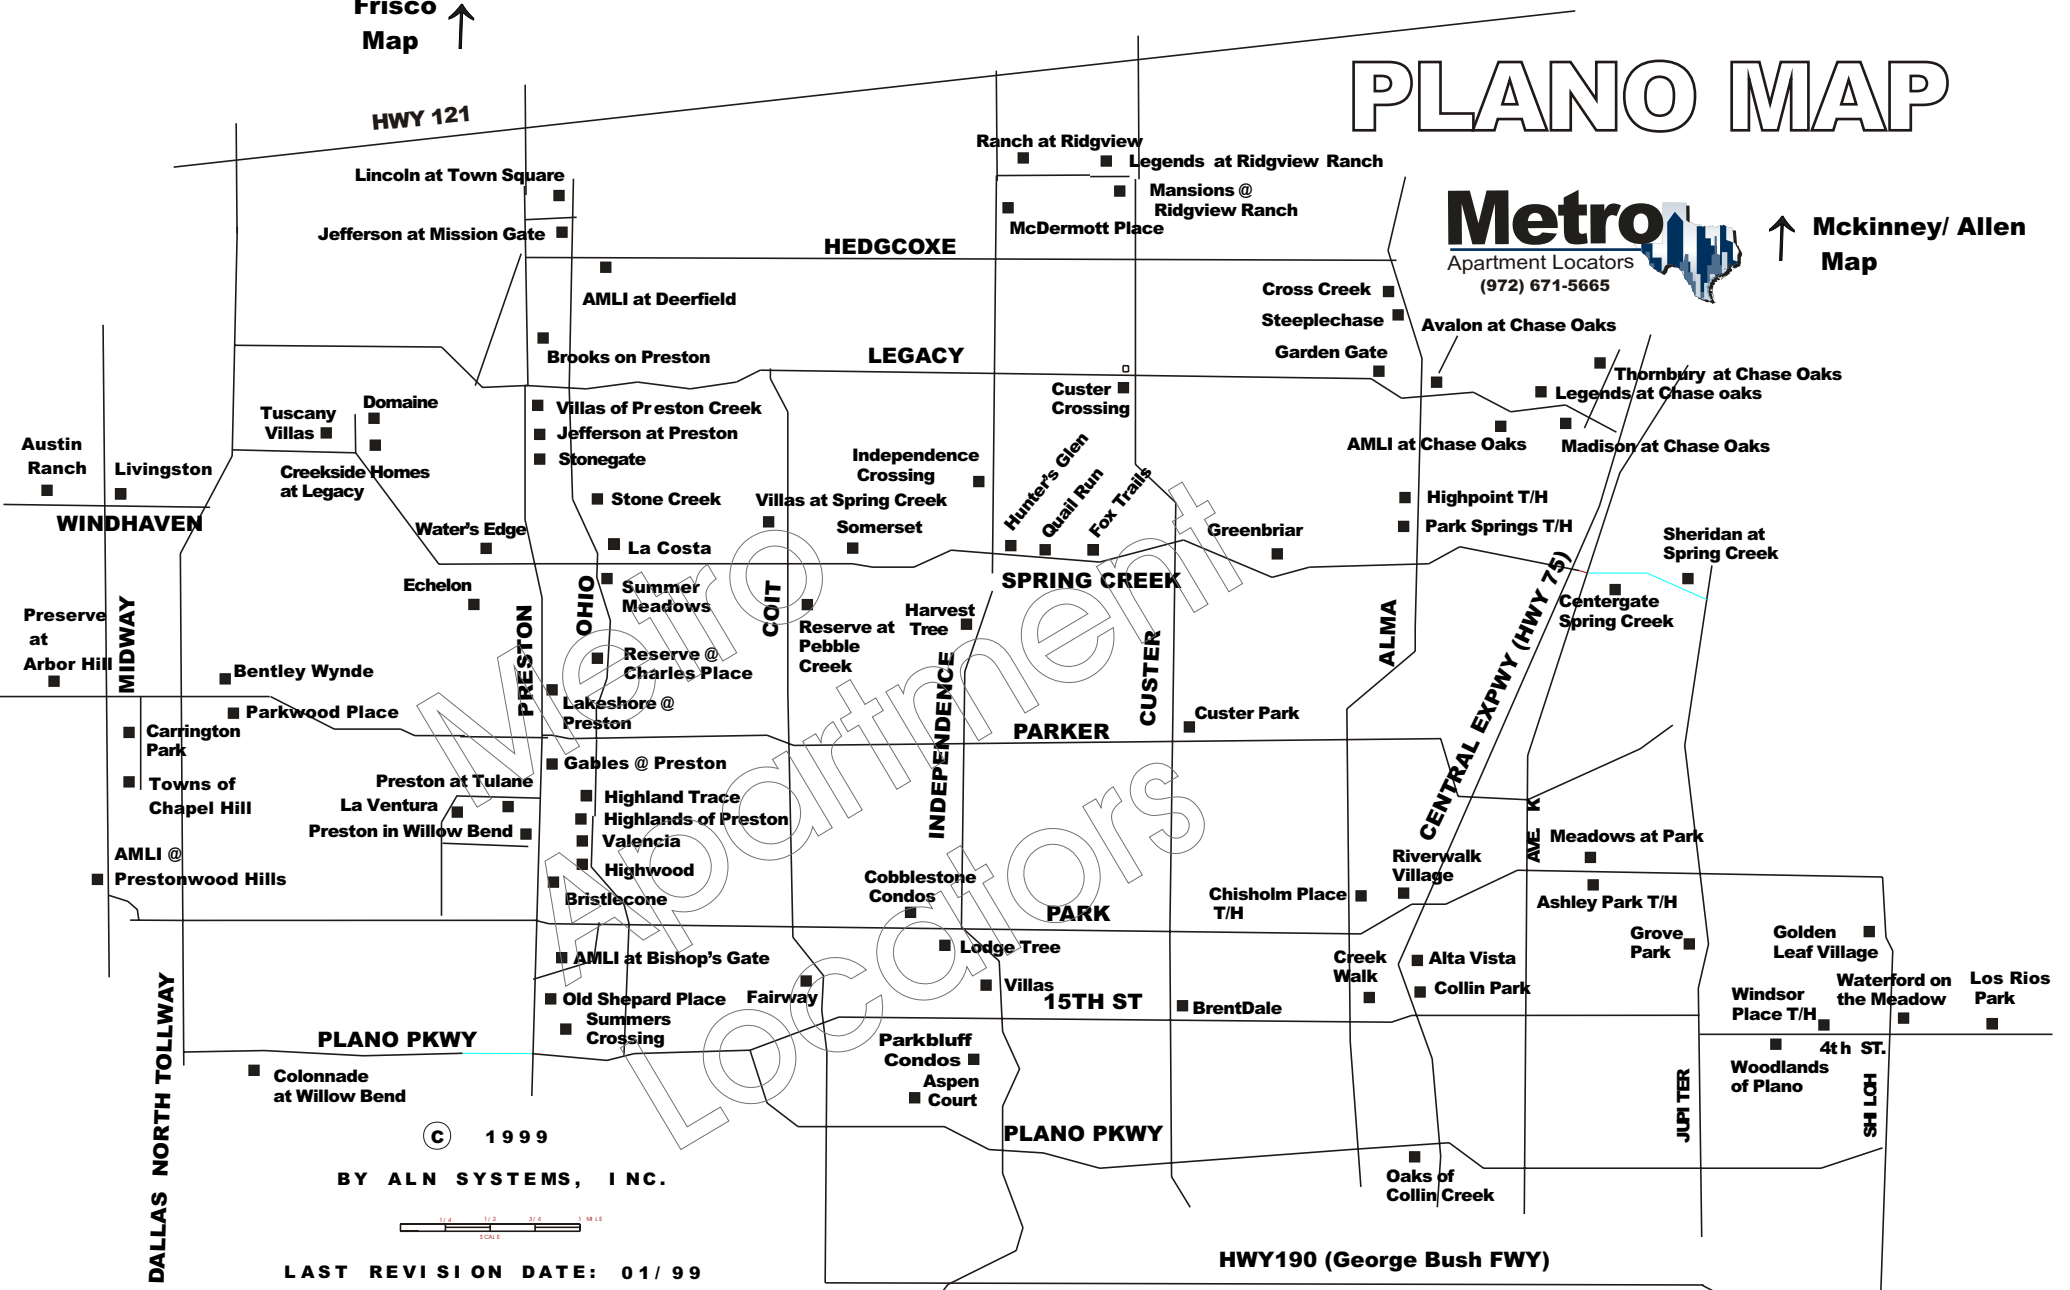

# PLANO MAP

Frisco Map ↑

Mckinney/Allen Map ↑

© 1999

BY ALN SYSTEMS, INC.

LAST REVISION DATE: 01/99

This Map is Licensed for use by Metro Apartment Locators<sup>SM</sup> and their customers only. Unauthorized use is subject to civil and criminal penalties.

North Dallas Maps ↓

Richardson Map ↓