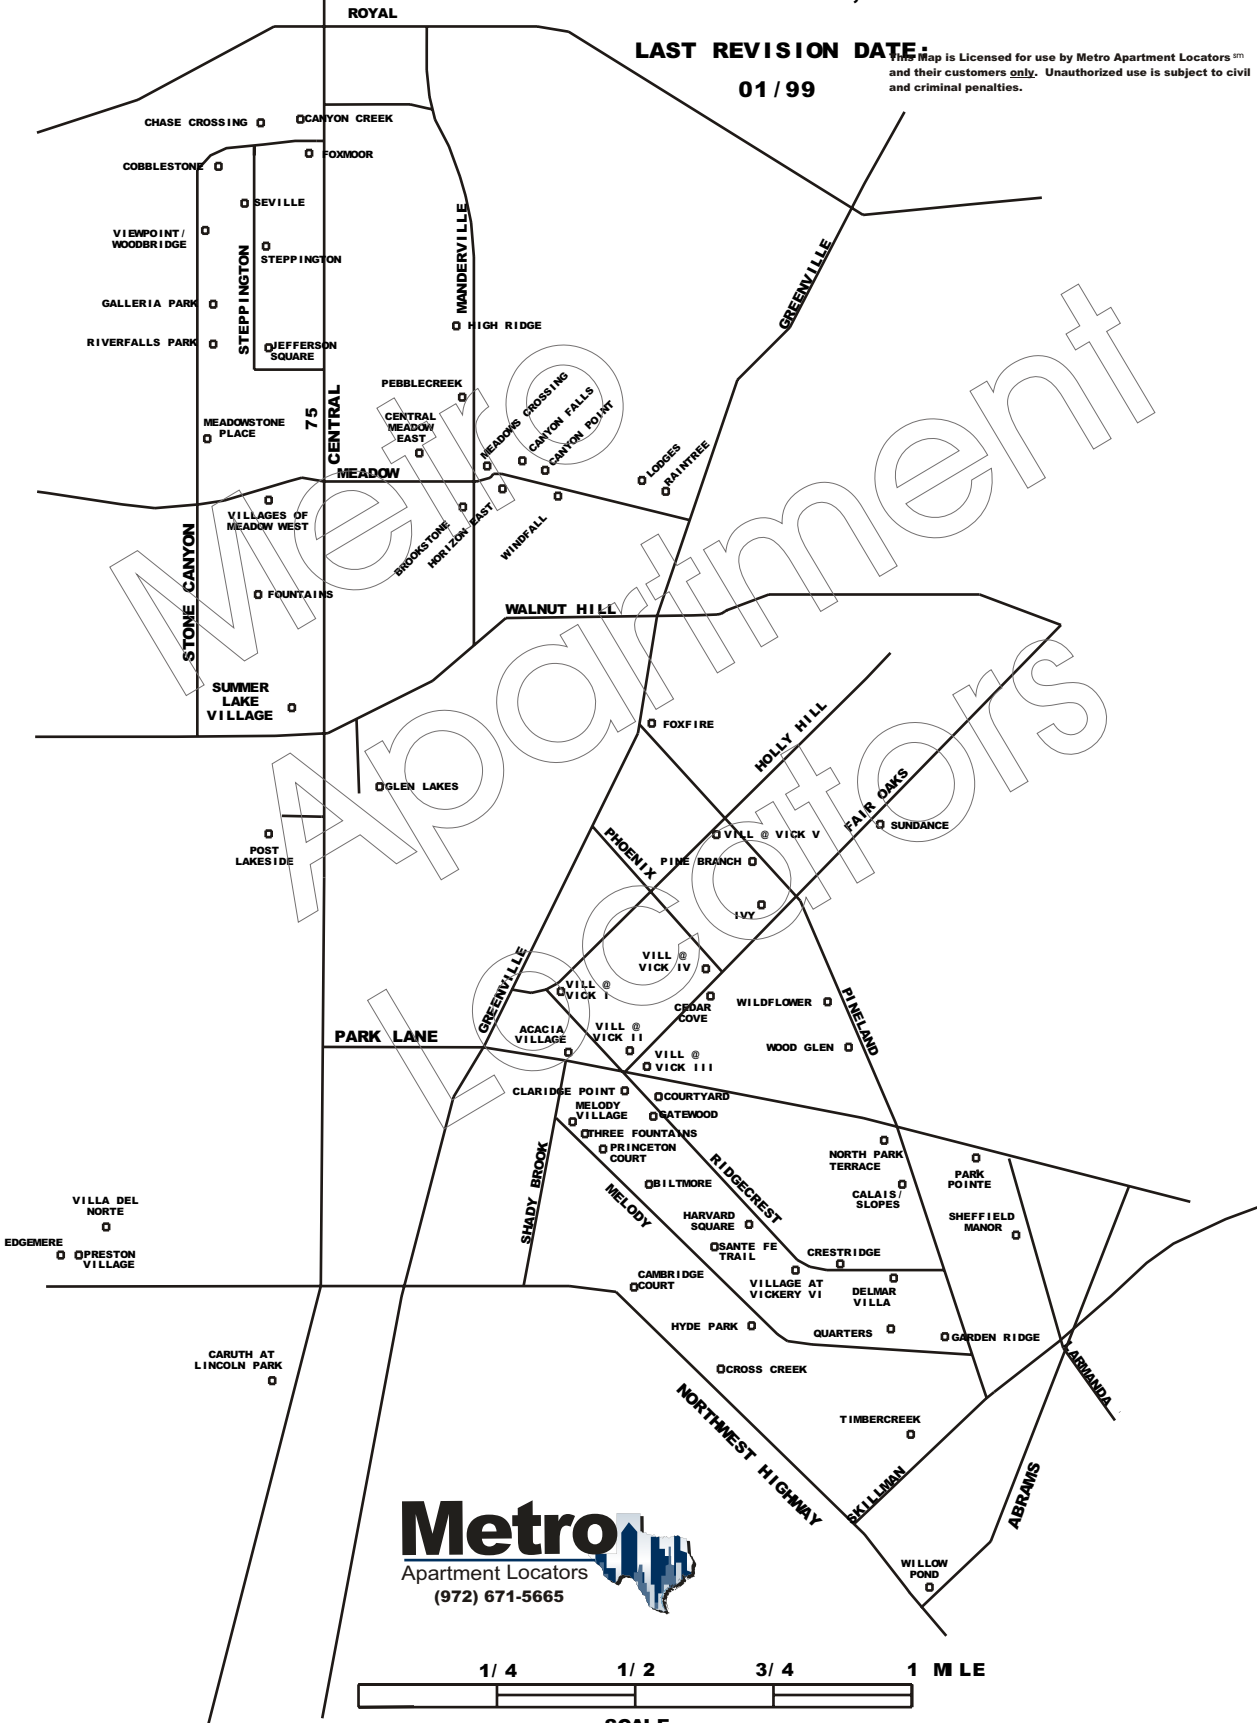

© 1999
BY ALN SYSTEMS, INC.

LAST REVISION DATE:

01 / 99

This map is Licensed for use by Metro Apartment LocatorsSM and their customers only. Unauthorized use is subject to civil and criminal penalties.

Metro
Apartment Locators
(972) 671-5665

A
E
P
A
R
K

L
A
N
E
/
G
R
E
E
N
V
I
L
L
E