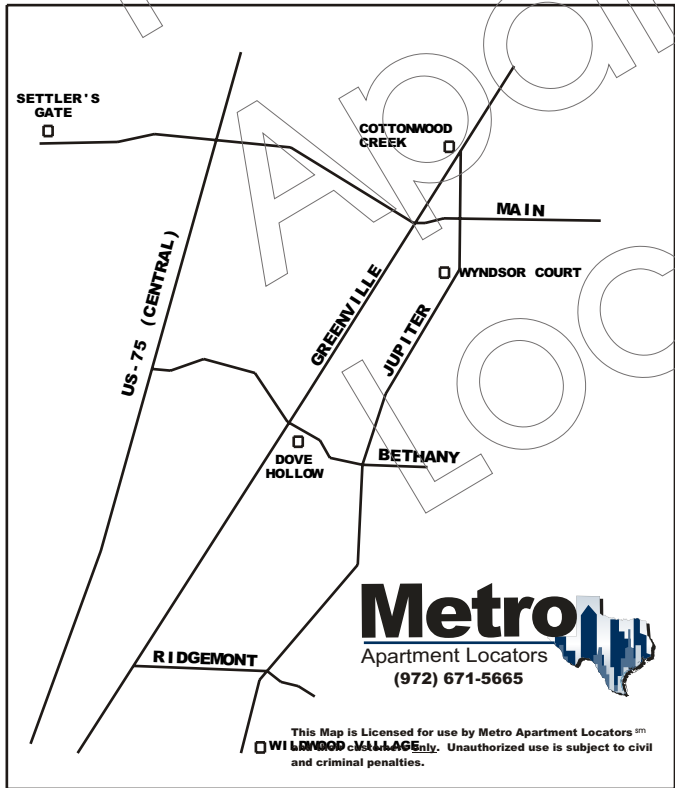

MCKINNEY / ALLEN / FRISCO

# ALLEN

**Metro**  
Apartment Locators  
(972) 671-5665

This Map is Licensed for use by Metro Apartment Locators<sup>SM</sup>  
 WILSON CREEK VILLAGE Only. Unauthorized use is subject to civil and criminal penalties.