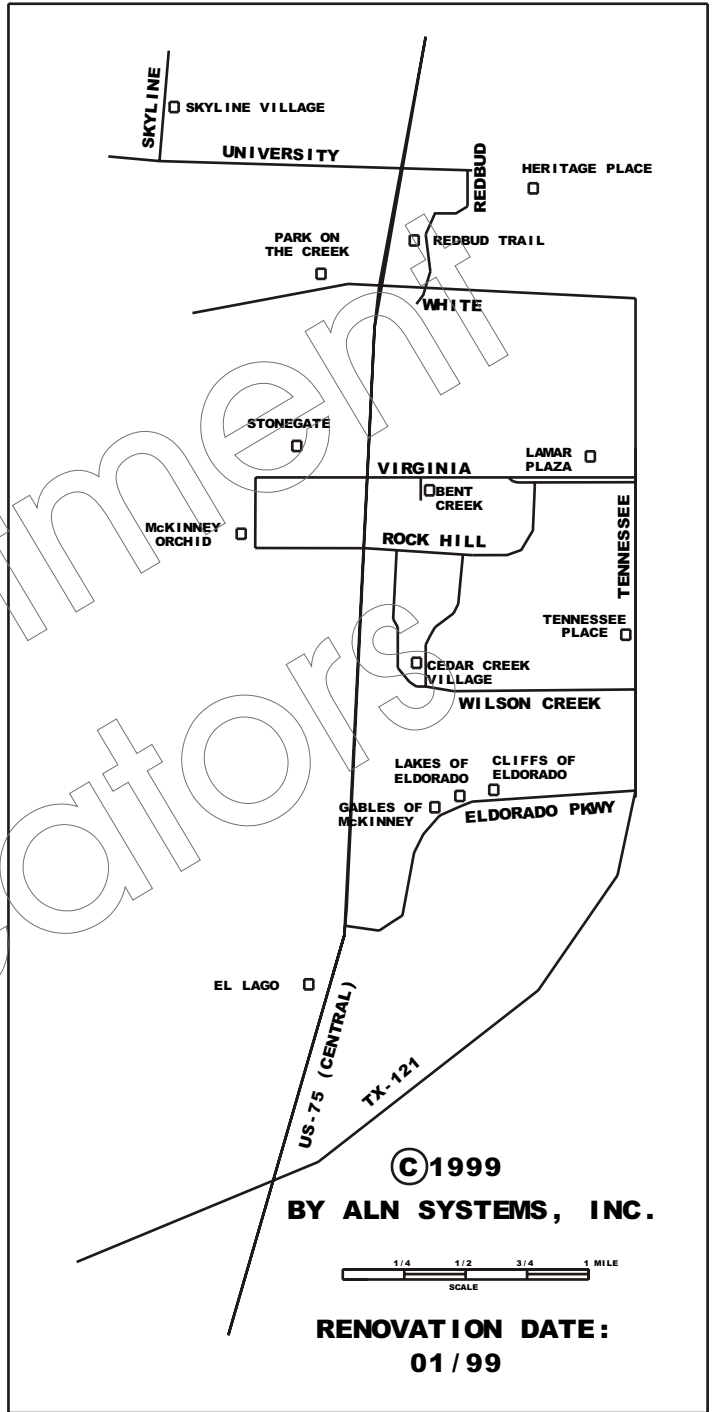

# ALLEN

**Metro**  
Apartment Locators  
(972) 671-5665

This Map is Licensed for use by Metro Apartment Locators<sup>SM</sup>  
 WILSON CREEK VILLAGE Only. Unauthorized use is subject to civil and criminal penalties.