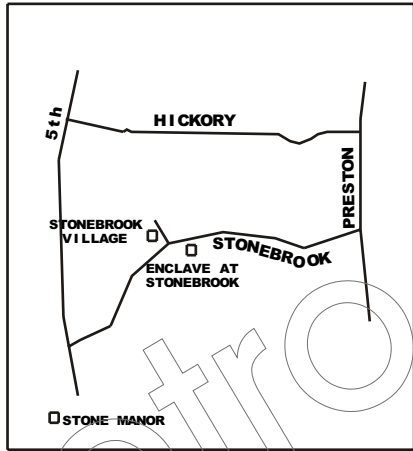

MCKINNEY / ALLEN / FRISCO

FRISCO