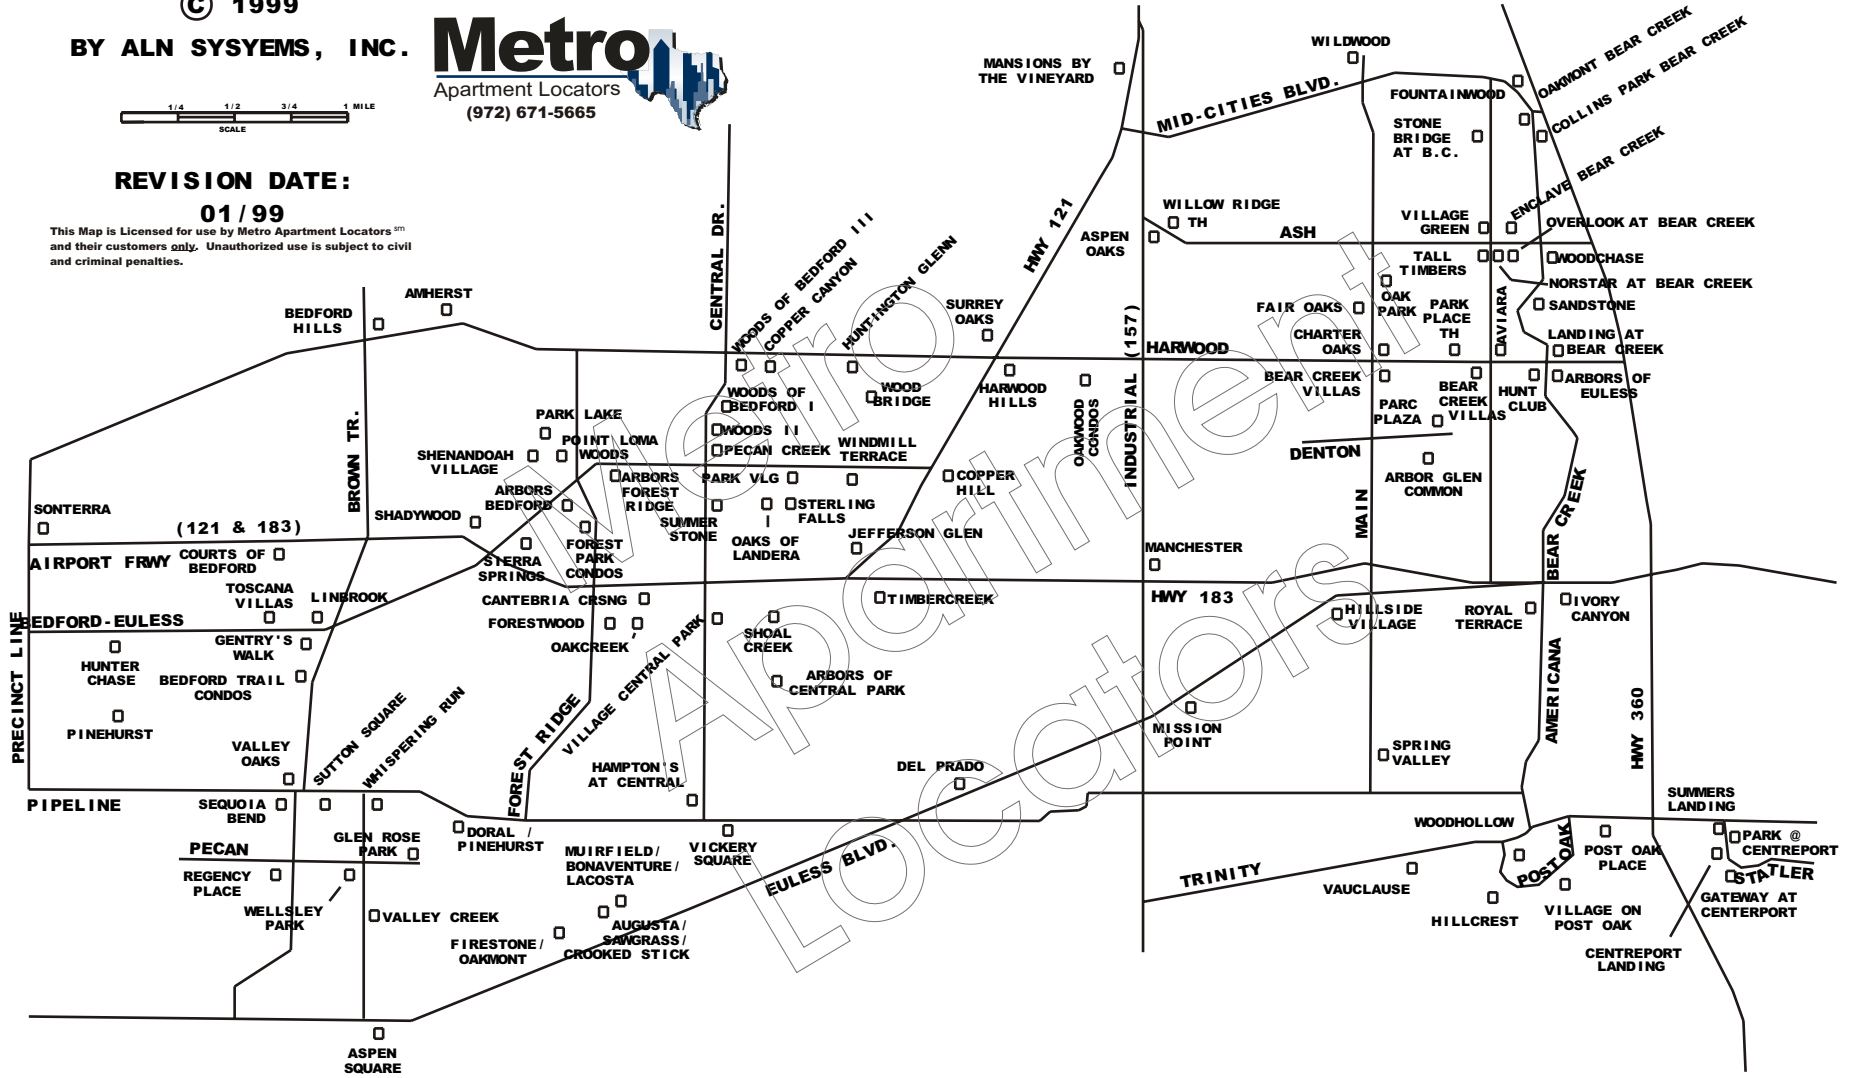

© 1999

BY ALN SYSEMS, INC.

REVISION DATE:

01/99

This Map is Licensed for use by Metro Apartment Locators™ and their customers only. Unauthorized use is subject to civil and criminal penalties.

EULESS / BEDFORD E. - HURST (N1)